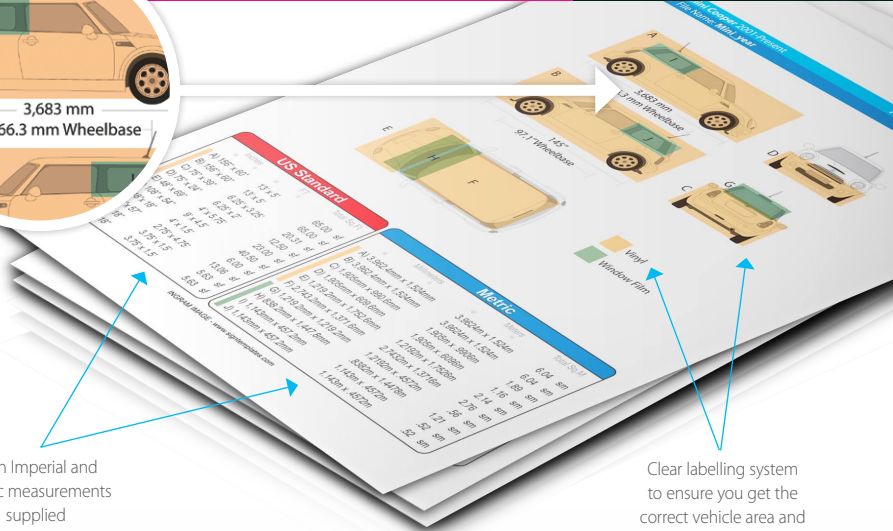

- Instantly quote wrap jobs
- Accurate measurements mean you don't OVER - or - UNDER order vinyl and films
- Save hours - no need to measure the vehicle or calculate how much wrap you need
- Provides accurate dimensions for window film AND vinyl

Both Imperial and Metric measurements supplied

Clear labelling system to ensure you get the correct vehicle area and wrap material

For each vehicle you get an exact-to-scale plan drawn from every angle: both sides, front, rear and aerial. Each elevation is overlaid with a tinted panel representing the vinyl or window film required. Precise dimensions for each sheet are provided.

With accurate measurements (in Imperial and Metric) you can price up your wrap job instantly - helping you to close the sale on the spot (without guessing or wasting hours with a tape measure and calculator). Wrap Dimensions will pay for itself with ONE wrap job!